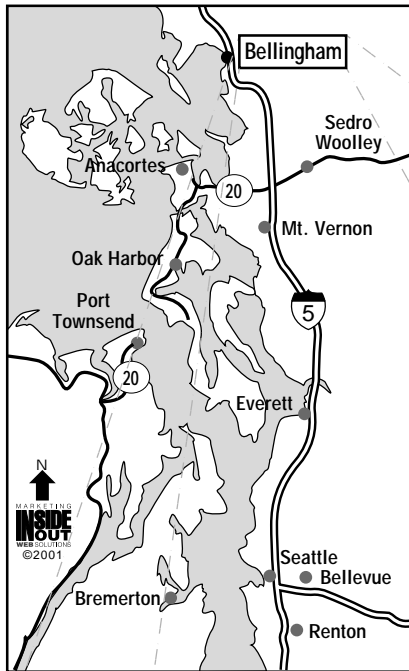

Bellingham - 355 Harris

ARROW LAUNCH SERVICE, INC.
P.O. Box 2376
Port Angeles, WA 98362
(360) 457-1544
Fax (360) 457-1552

DIRECTIONS:

Take I-5 to Exit 250 WA-11 S. Old Fairhaven Pkwy, turn left on WA-11, Old Fairhaven Pkwy, continue on Donovan Ave. until Harris Ave. Turn left on Harris Ave.