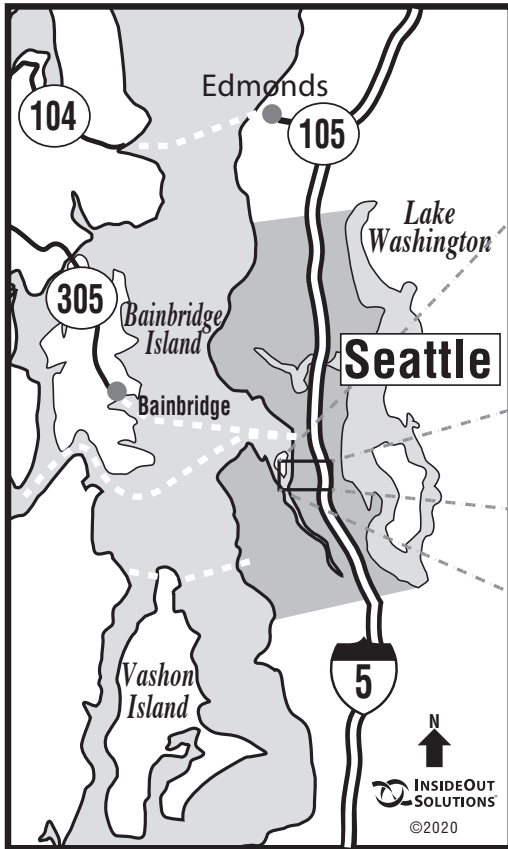

Seattle - Klickitat Way

ARROW LAUNCH SERVICE, INC.
 1001 SW Klickitat Way
 Gate C
 Seattle, WA 98134
 (360) 457-1544
 Fax (360) 457-1552
www.arrowmarinegroup.com

DIRECTIONS:

Our vessel is located on Dock C in the Harbor Island Marina (Harbor Marina Corp. Center), 1001 SW Klickitat Ave. (the most southerly tip of Harbor Island, on the Duwamish Waterway) easily reachable off the I-5 Freeway via the West Seattle Freeway to Harbor Island exit (drops you onto Spokane Street). West on Spokane, stay in center lane past 11th Ave. exit, west past railroad tracks turn left at next exit (Exit dead ends on Klickitat Way). Turn left on Klickitat and take 1st right or 2nd right into marina. Arrow Launch is located at Gate C.

Agent/Immigration, boarding parties, etc. will board at the Harbor Island location. 1-800-244-2948

INSIDEOUT SOLUTIONS
 ©2020

ARROW
 LAUNCH SERVICE