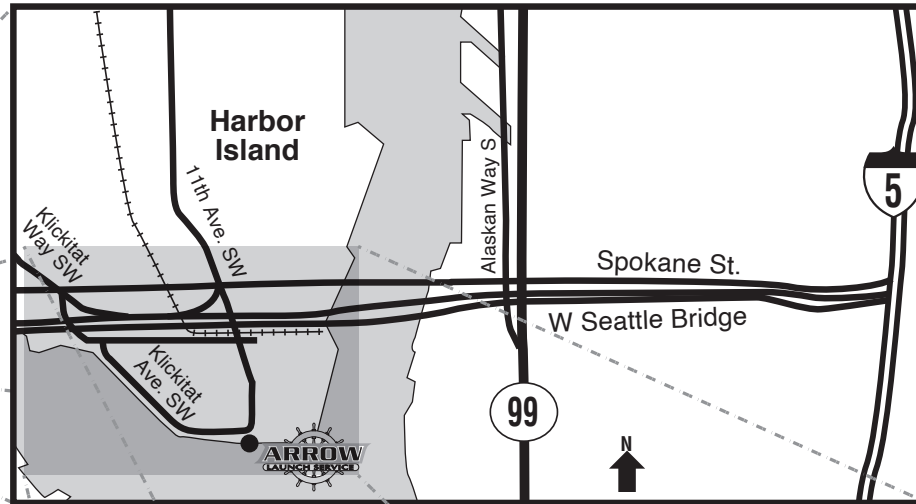

Seattle - Klickitat Way

ARROW LAUNCH SERVICE, INC.
 1001 SW Klickitat Way
 Gate C
 Seattle, WA 98134
 (360) 457-1544
 Fax (360) 457-1552
www.arrowmarinegroup.com

DIRECTIONS:

Our vessel is located on Dock C in the Harbor Island Marina (Harbor Marina Corp. Center), 1001 SW Klickitat Ave. (the most southerly tip of Harbor Island, on the Duwamish Waterway) easily reachable off the I-5 Freeway via the West Seattle Freeway to Harbor Island exit (drops you onto Spokane Street). West on Spokane, stay in center lane past 11th Ave. exit, west past railroad tracks turn left at next exit (Exit dead ends on Klickitat Way). Turn left on Klickitat and take 1st right or 2nd right into marina. Arrow Launch is located at Gate C.

Agent/Immigration, boarding parties, etc. will board at the Harbor Island location. 1-800-244-2948

INSIDEOUT SOLUTIONS
 ©2020

ARROW
 LAUNCH SERVICE