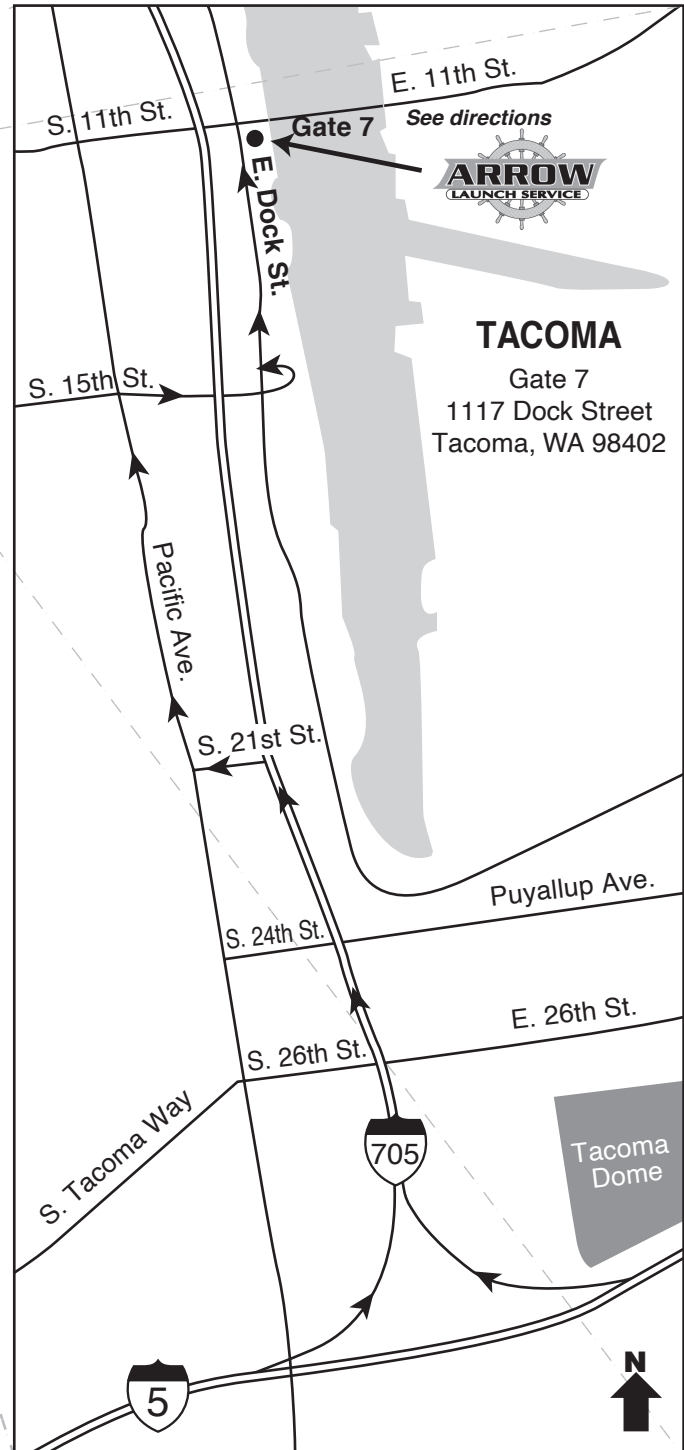

Tacoma - 1117 Dock St.

ARROW LAUNCH SERVICES, INC.
P.O. Box 2376
Port Angeles, WA 98362
(360) 457-1544
Fax (360) 457-1552

DIRECTIONS:

While traveling North or South on Interstate 5, take the "705/City Center" off ramp. Take the "S 21st off-ramp" and turn left at end of off-ramp (S 21st). Right on Pacific. Right on 15th. Right on Dock Street. Immediately after "Sea Scout Explorers" building AND PRIOR TO GOING UNDER THE 11th Street bridge, turn right into the "MARINA PARKING" lot. There are two ramps that lead to the boat slips. The ramp that leads to the launch has a sign that says "ARROW LAUNCH SERVICE 800-244-2948".