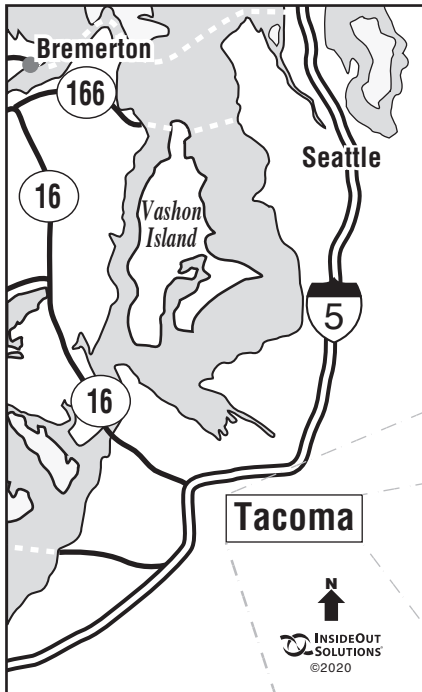

Tacoma - 1117 Dock St.

ARROW LAUNCH SERVICES, INC.
P.O. Box 2376
Port Angeles, WA 98362
(360) 457-1544
Fax (360) 457-1552

DIRECTIONS:

While traveling North or South on Interstate 5, take the "705/City Center" off ramp. Take the "S 21st off-ramp" and turn left at end of off-ramp (S 21st). Right on Pacific. Right on 15th. Right on Dock Street. Immediately after "Sea Scout Explorers" building AND PRIOR TO GOING UNDER THE 11th Street bridge, turn right into the "MARINA PARKING" lot. There are two ramps that lead to the boat slips. The ramp that leads to the launch has a sign that says "ARROW LAUNCH SERVICE 800-244-2948".